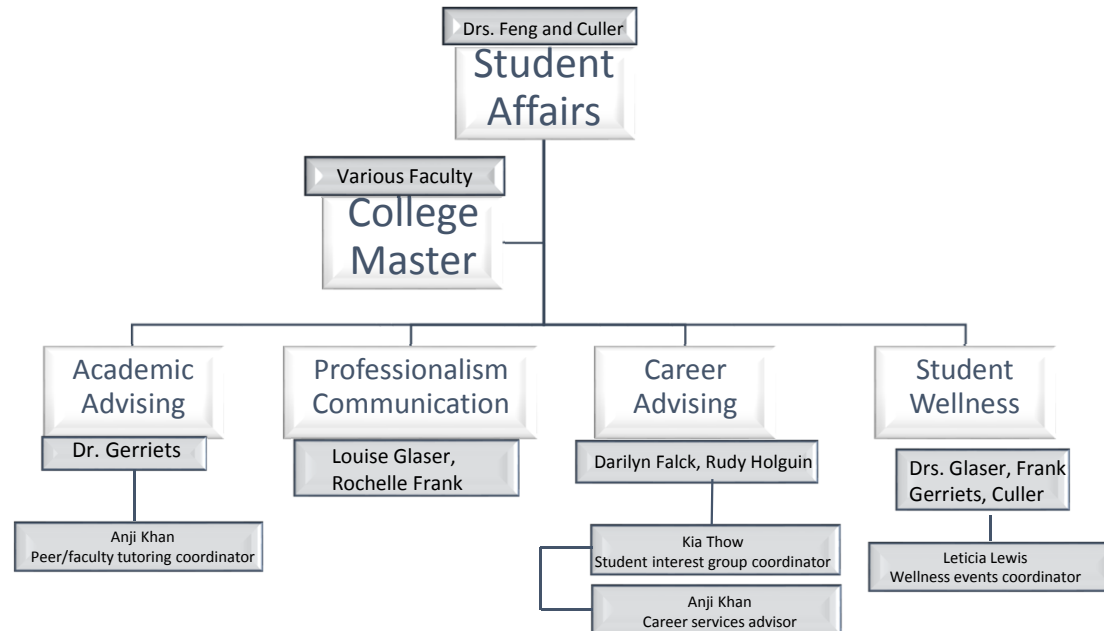

CNUCOM Student Counseling and Advising

Other Services

Silvea Rodriguez
Diversity Pipeline Development

Floyd Culler, Valerie Gerriets
Proctoring

Darilyn Falck, Laura Hoffman
Service Learning

Leonard Ranasinghe
Shadowing